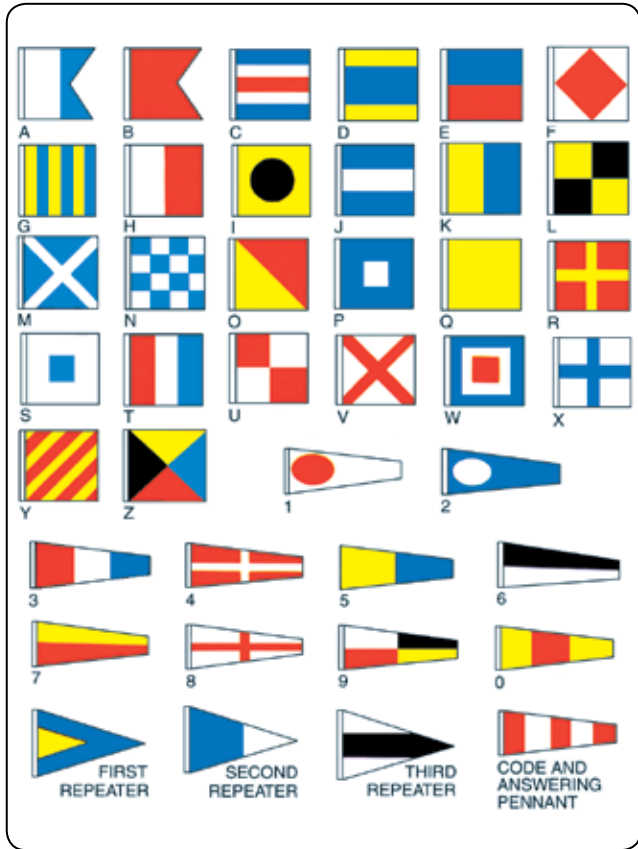

INDIVIDUALLY BOXED FLAGS

No additional charge for all 2' x 3' and larger Nylon and Poly-Max™ flags. The following are not eligible for our boxing program: E-Poly Flags, Message Flags, Attention Flags & Banners, Custom Flags & Banners, Fans, Pulldowns, Decorations, Closeouts and Artistic Fun Flags. You must specify at time of order if you want your flags boxed. 8' x 12' and larger flags are supplied in plain white boxes.

NYLON RACE COMMITTEE FLAGS

With Canvas Header and Brass Grommets

ITEM #	SIZE	PRICE	LBS.
080054	12" x 18"	\$24.00	.10
080055	20" x 30"	39.00	.25
080056	24" x 36"	42.00	.30
080057	30" x 48"	45.00	.45
080058	3' x 5'	63.00	.60
080059	4' x 6'	81.00	.90

NAUTICAL FLAGS

INTERNATIONAL CODE OF SIGNALS

Forty flags to a set including alphabet, numerals, repeaters and code and answering pennant. Nylon, sewn throughout with double-stitched seams and all in approved colors. Complete with rope distance lines. Sizes 0, 2, 3, 7 & 10 supplied with ash toggles and size 14 supplied with bronze snaps & rings. All complete sets are supplied with durable storage/carrying bag.