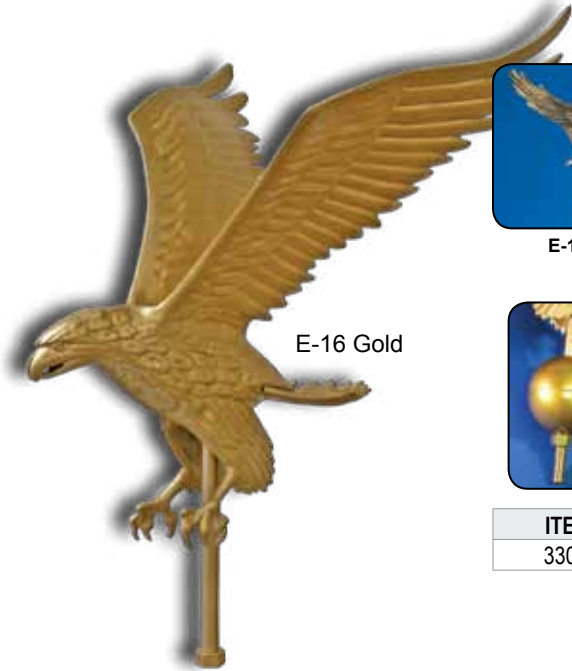

Star of David

Army Spear

Maple Leaf

All bronze colored accessories on pages 162 through 186 are supplied in a dark bronze #313 shade. If medium bronze #312, light bronze #311 or a custom color is desired, please call for pricing.

FLAGPOLE ORNAMENTS

ALUMINUM FLYING EAGLES

E-16 Gold

E-11 GOLD

E-11 NATURAL

E-16 GOLD

E-16 NATURAL

GOLD ANODIZED ALUMINUM GLOBE FOR E-16 EAGLE

Slips Over The Spindle of the E-16 Eagle

E-24 GOLD

E-24 NATURAL

ITEM #	DIAMETER	PRICE	LBS.
330090	3"	\$14.80	.07

MODEL	WING SPAN	HEIGHT	SPINDLE THREADING	LBS.	GOLD			NATURAL		
					ITEM #	1-5	6+	ITEM #	1-5	6+
E-11	11 1/4"	12"	1/2"-13NC	3.0	330055	\$95	\$91	330058	\$121	\$110
E-16	15"	18"	1/2"-13NC	7.0	330056	119	112	330059	165	150
E-24	24"	10"	1/2"-13NC	12	330057	210	191	330060	232	208